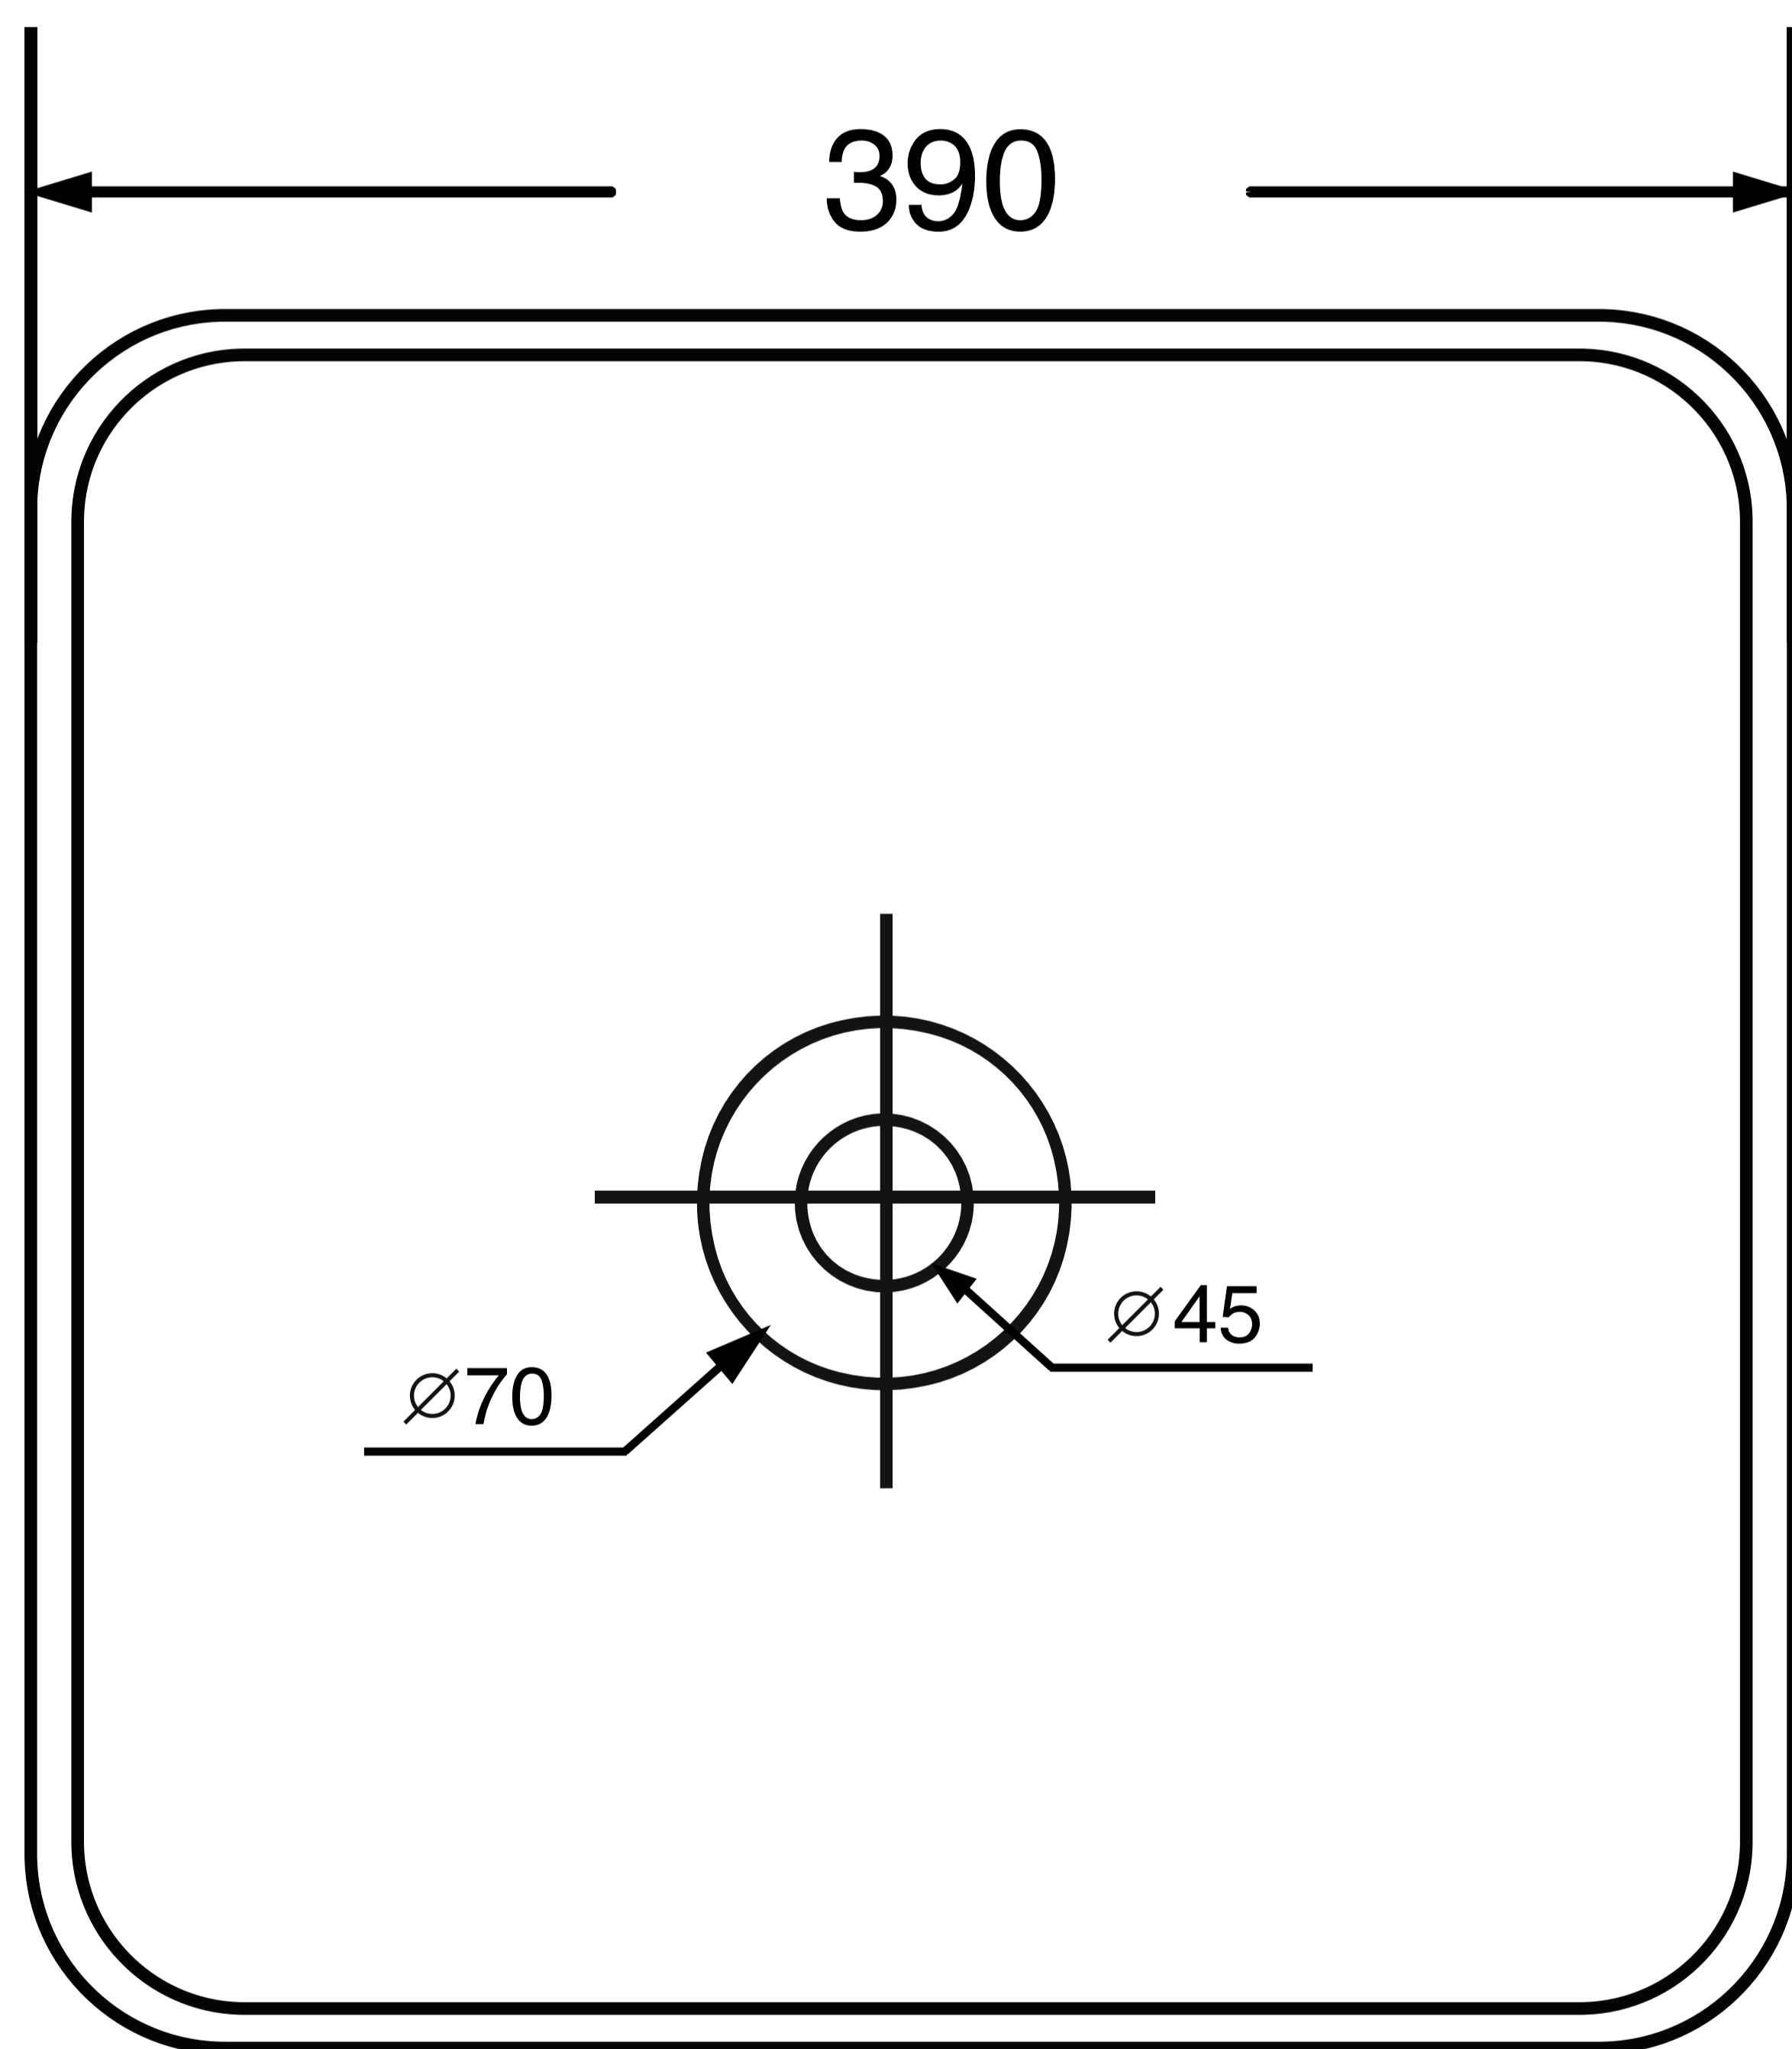

Table Mounted Wash Basin

Product Code : 1745

Technical Drawing

All dimension are in **mm**